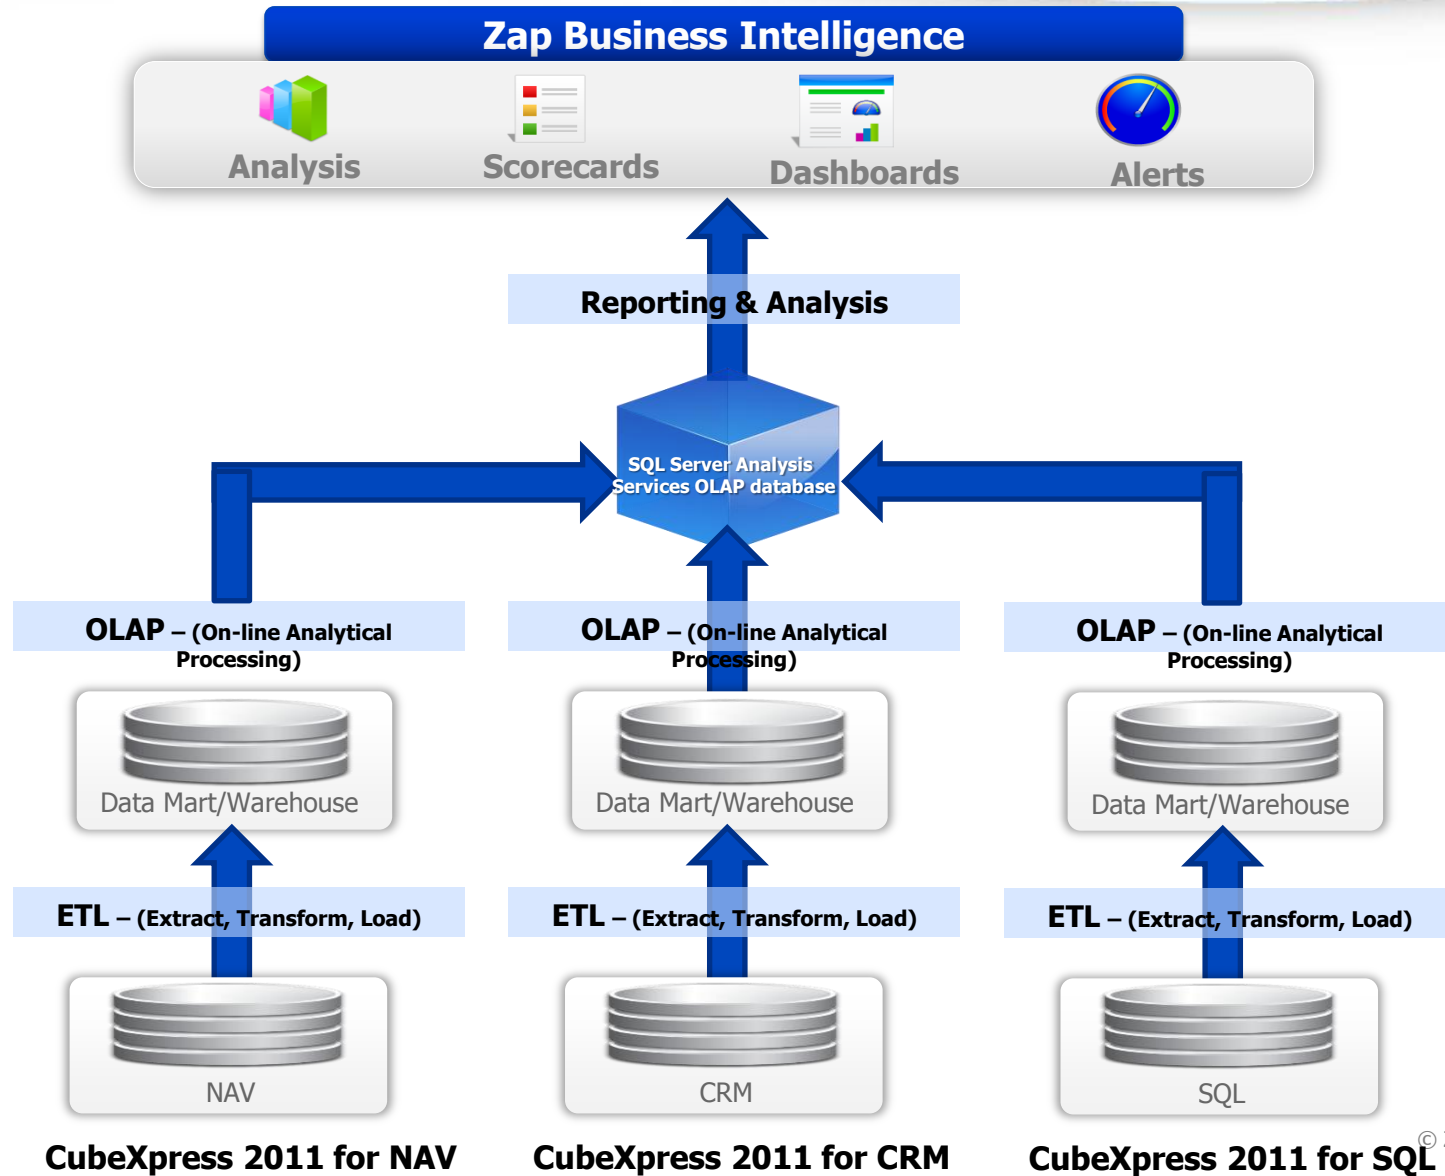

CubeXpress 2010 for NAV

CubeXpress 2010 for CRM

CubeXpress 2010 for SQL