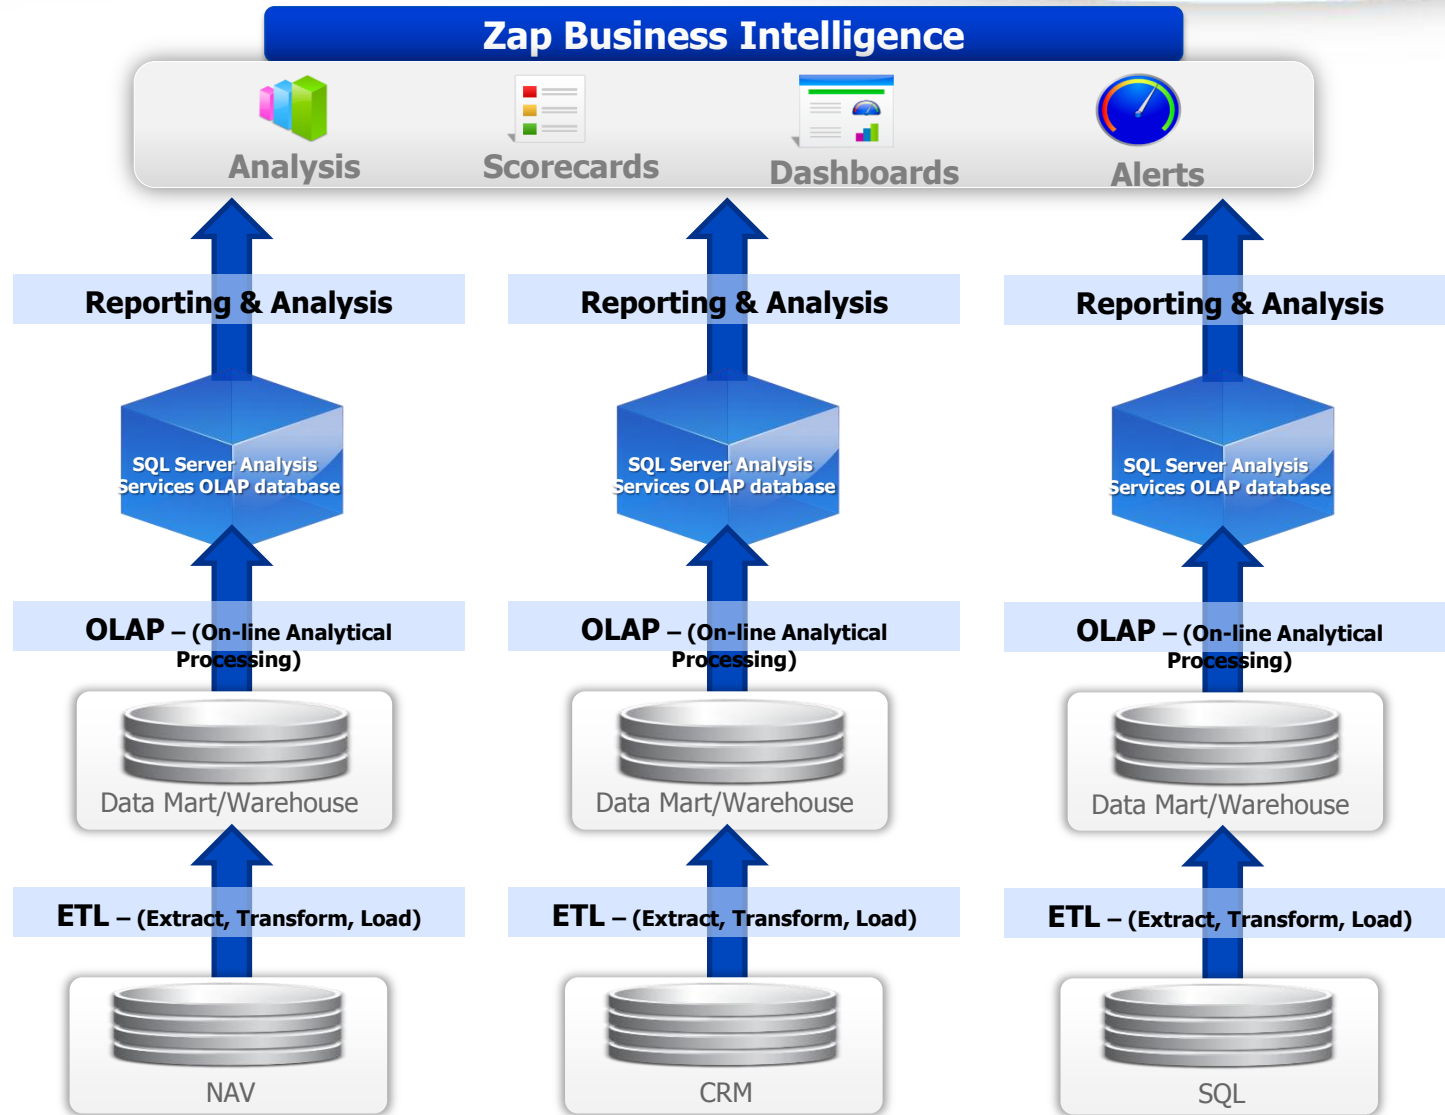

Fast - Zap CubeXpress Reduces Setup

“Coming from a developer background, I have had much experience with building data warehouses and cubes...With Zap, I can create an Analysis Services cube in **10% of the time** it would take me using manual processes.”

Panayiotis Kazanis –
Predictive Analytics
Greece

CubeXpress 2010 for NAV

CubeXpress 2010 for CRM

CubeXpress 2010 for SQL

Zap's Solution